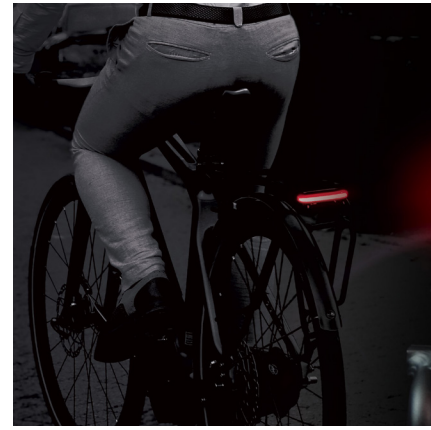

PIMENTO series

PIMENTO Front

DK
NL

90 Lumens

E-bike 6-36VDC

COB LED

PIMENTO LARGE FRONT

DK
NL

NEW

90 Lumens

E-bike 6-48VDC

COB-LED

PIMENTO INDICATOR SET

ECE

NEW

90 Candela

E-bike 6-36VDC

Turning indicator

PIMENTO

Z
F
DK
NL

5 Candela

Dynamo / E-bike 6-36VDC

COB LED

Safe-stop (dynamo)

Optional reflector (RR06)

PIMENTO Stop-light

Z
DK
NL

NEW

5 Candela

Dynamo / E-bike 6-36VDC

COB LED

Safe-stop (dynamo)

Optional reflector (RR06)

PIMENTO Brake-light

Z
ECE

5 Candela (40 Candela Brake-light)

E-bike / Speed e-bike 6-48VDC

COB LED

Brake-light

Optional reflector (RR06)

PIMENTO LARGE

Z
F
DK
NL

5 Candela

Dynamo / E-bike 6-48VDC

COB LED

Safe-stop (dynamo)

Optional reflector (RR02)

PIMENTO LARGE Stop-light

Z
DK
NL

5 Candela (12 Candela Stop-light)

E-bike 6-48VDC

COB LED

Stop-light

Optional reflector (RR02)

PIMENTO LARGE Brake-light

Z
ECE

NEW

5 Candela (40 Candela Brake-light)

E-bike / Speed e-bike 6-48VDC

COB LED

Brake-light

Optional reflector (RR02)

PIMENTO MINI

D
NL
F

NEW

4 Candela

E-bike 6-12VDC

Optional carrier mount bracket (BR19)

PIMENTO MINI

D
NL
F

NEW

4 Candela

E-bike 6-12VDC

Optional fender mount bracket (BR20)

PIMENTO-GUARD

D
F
DK
NL

5 Candela

Dynamo / E-bike 6-36VDC

COB LED

Safe-stop (dynamo)

PIMENTO-GUARD Stop-light

D
NL
DK

NEW

5 Candela (12 Candela Stop-light)

E-bike 6-12VDC

COB LED

Stop-light

PIMENTO MINI Brake-light

D
ECE

NEW

4 Candela (40 Candela Brake-light)

E-bike / Speed e-bike 6-12VDC

Brake-light

Optional carrier mount bracket (BR19)

PIMENTO MINI Brake-light

D
ECE

NEW

4 Candela (40 Candela Brake-light)

E-bike / Speed e-bike 6-12VDC

Brake-light

Optional fender mount bracket (BR20)