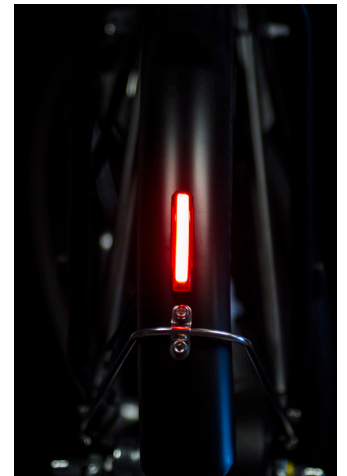

HALO Brake-light

- Z
- ECE

8 Candela (40 Candela Brake-light)
 E-bike / Speed e-bike 6-48VDC
 COB LED
 Brake-light

HALO Stop-light Indicator

NEW

8 Candela (19 Candela Stop-light)
 E-bike 6-48VDC
 COB LED
 Turn indicator / Stop-light
 Bluetooth® wireless switch (SW009)

HALO+ Brake-light Indicator

NEW

8 Candela (19 Candela brake-light)
 E-bike / Speed e-bike 6-48VDC
 COB LED
 Turn indicator / Brake-light

HALO-GUARD

- Z
- F
- DK
- NL

8 Candela
 Dynamo / E-bike 6-48VDC
 COB LED
 Safe-stop (dynamo)

HALO-GUARD Stop-light

- Z
- DK
- NL

8 Candela (19 Candela Stop-light)
 E-bike 6-48VDC
 COB LED
 Stop-light

HALO-GUARD Brake-light

- Z
- ECE

8 Candela (40 Candela Brake-light)
 E-bike / Speed e-bike 6-48VDC
 COB LED
 Brake-light

PIMENTO series

PIMENTO Front

DK
NL

90 Lumens

E-bike 6-36VDC

COB LED

PIMENTO LARGE FRONT

DK
NL