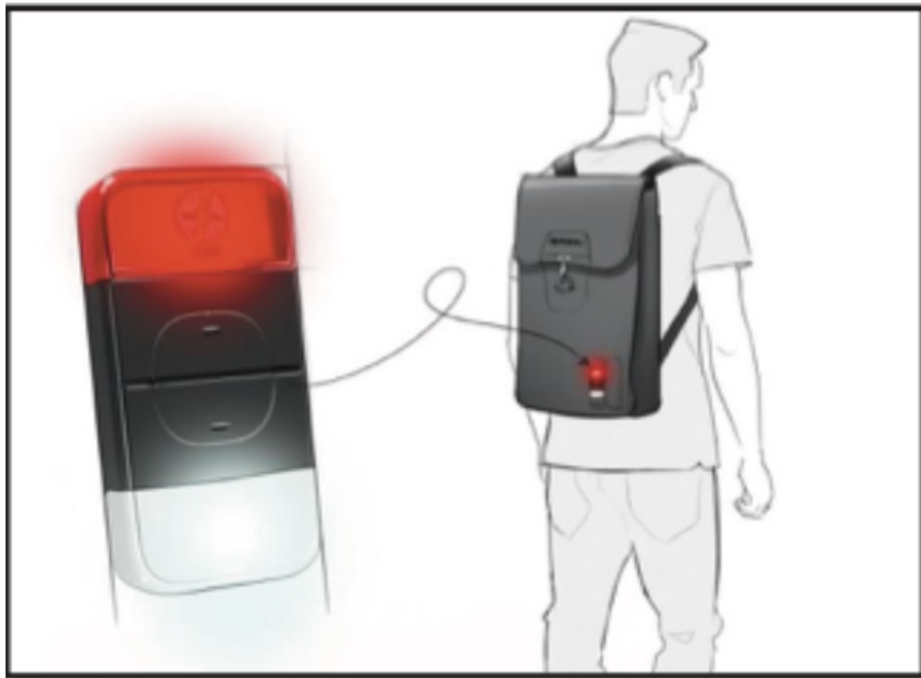

MIK Smart Box for Tracefy

Tracefy GPS smart box.

- First OEM - IoT solution **integrated in the carrier** for E-bikes
- Combination of sensors for most reliable location and route tracking (GPS, WiFi, GSM, BLE, internal battery)
- Easy integration anytime in production process
- Best spot for GPS reception
- Modular to buy (and sell)

Tracefy software

- Advanced fleet management dashboard
- Data analyses
- (Branded) customer application
- Find my bike (anti-theft)