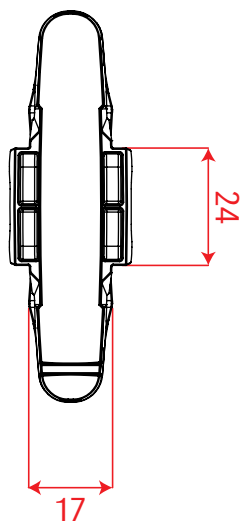

25

80

24

17

25

Since 1918.

ARCO REAR
technical dimensions