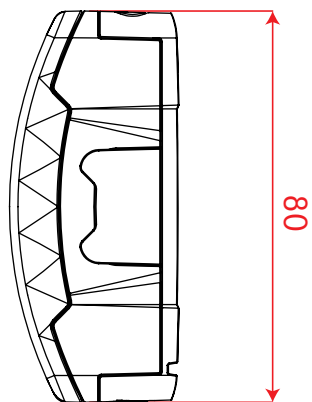

25

80

24

17

25

Since 1918.

ARCO REAR
technical dimensions